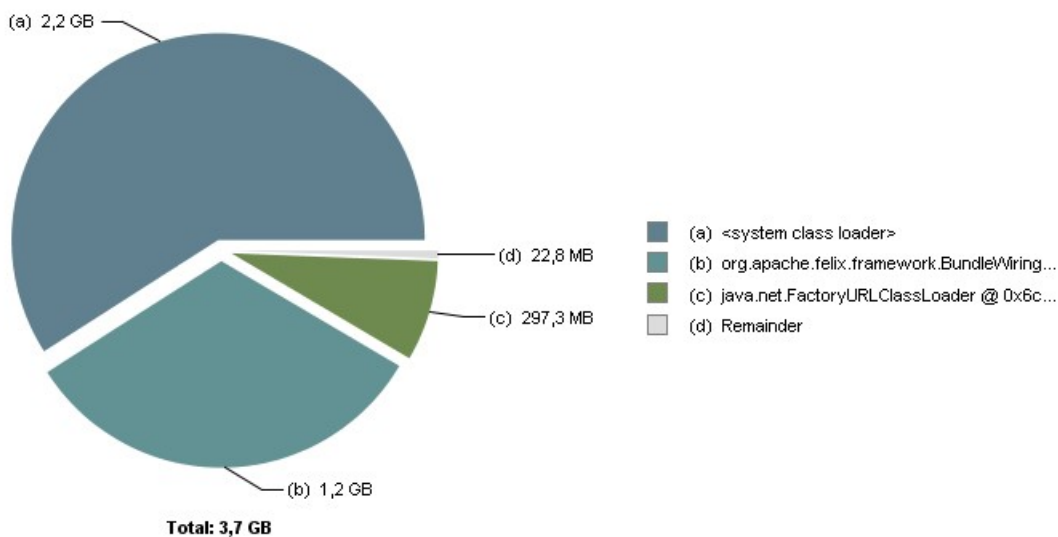

▼ Biggest Top-Level Dominator Classes

Label	Number of Objects	Used Heap Size	Retained Heap Size	Retained Heap, %
java.lang.Thread	461	55.320	2.171.264.800	54,82%
org.opennms.netmgt.snmp.snmp4j.Snmp4JWalker	22	1.584	1.282.980.832	32,40%
java.util.ArrayList	138	3.312	115.090.224	2,91%
java.net.FactoryURLClassLoader	1	80	85.655.056	2,16%
org.opennms.netmgt.collectd.CollectableService	457	36.560	83.974.880	2,12%
org.opennms.netmgt.xml.eventconf.Events	2	96	65.427.128	1,65%
Σ Total: 6 entries	1.081	96.952	3.804.392.920	

▼ Biggest Top-Level Dominator Class Loaders (Overview)

▼ Biggest Top-Level Dominator Class Loaders

Label	Number of Objects	Used Heap Size	Retained Heap Size	Retained Heap, %
<system class loader>	134.005	4.893.504	2.338.194.792	59,04%
org.apache.felix.framework.BundleWiringImpl$BundleClassLoaderJava5 @ 0x6d10ef1f0	3.226	60.640	1.286.637.928	32,49%
java.net.FactoryURLClassLoader @ 0x6c31d5a48	43.981	1.891.464	311.697.176	7,87%
Σ Total: 3 entries	181.212	6.845.608	3.936.529.896	

▼ Biggest Top-Level Dominator Packages

Package	Retained Heap	Retained Heap, %	# Top Dominators
<all>	3.960.406.488	100,00%	200.169
java	2.410.896.232	60,87%	123.280
lang	2.184.649.264	55,16%	108.626
Thread	2.171.264.984	54,82%	462
util	130.385.288	3,29%	7.918
ArrayList	115.090.248	2,91%	139
net	86.333.264	2,18%	1.554
FactoryURLClassLoader	85.655.056	2,16%	2
Σ Total: 3 entries	2.401.367.816		118.098
org	1.532.196.952	38,69%	64.701