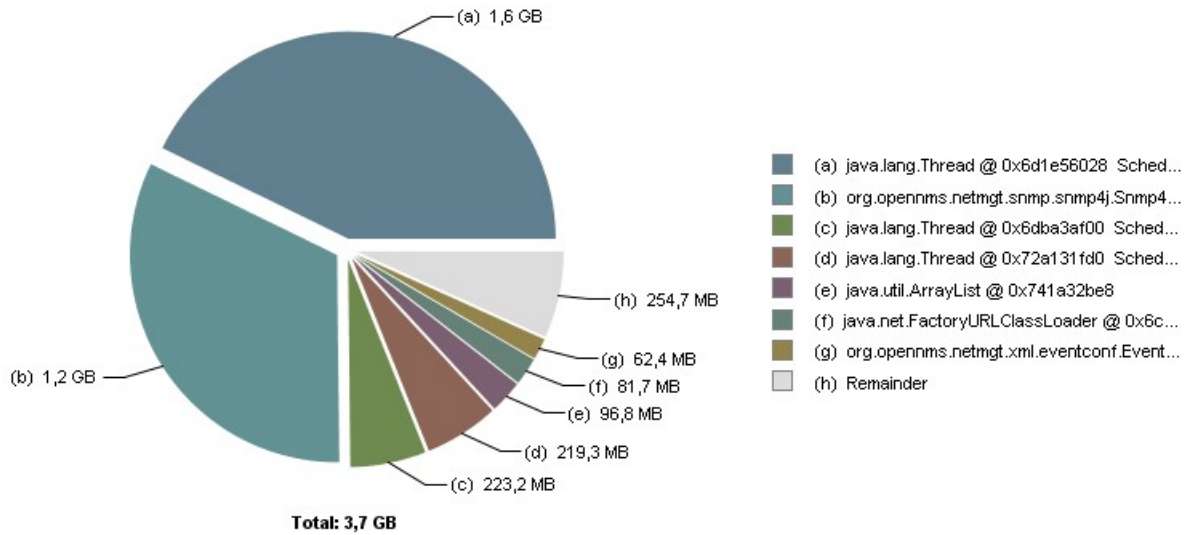

Top Consumers

Top Consumers

Biggest Objects (Overview)

Biggest Objects

Class Name	Shallow Heap	Retained Heap
java.lang.Thread @ 0x6d1e56028 Scheduler-Thread-3-of-5 Thread »	120	1.694.341.280
org.opennms.netmgt.snmp.snmp4j.Snmp4JWalker @ 0x6d27202f8 »	72	1.282.550.568
java.lang.Thread @ 0x6dba3af00 Scheduler-Thread-1-of-5 Thread »	120	234.038.824
java.lang.Thread @ 0x72a131fd0 Scheduler-Thread-4-of-5 Thread »	120	229.950.272
java.util.ArrayList @ 0x741a32be8 »	24	101.452.488
java.net.FactoryURLClassLoader @ 0x6c31d5a48 »	80	85.655.056
org.opennms.netmgt.xml.eventconf.Events @ 0x6c59a98b8 »	48	65.384.704
Σ Total: 7 entries		

▼ Biggest Top-Level Dominator Class Loaders (Overview)

▼ Biggest Top-Level Dominator Class Loaders

Label	Number of Objects	Used Heap Size	Retained Heap Size	Retained Heap, %
<system class loader>	134.005	4.893.504	2.338.194.792	59,04%
org.apache.felix.framework.BundleWiringImpl\$BundleClassLoaderJava5 @ 0x6d10ef1f0	3.226	60.640	1.286.637.928	32,49%
java.net.FactoryURLClassLoader @ 0x6c31d5a48	43.981	1.891.464	311.697.176	7,87%
Σ Total: 3 entries	181.212	6.845.608	3.936.529.896	