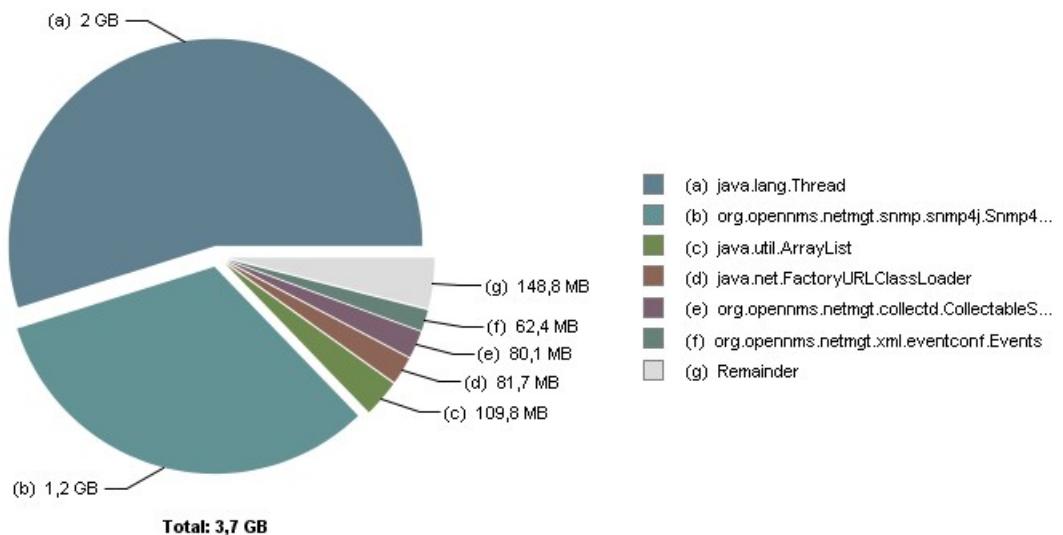

Biggest Top-Level Dominator Classes (Overview)