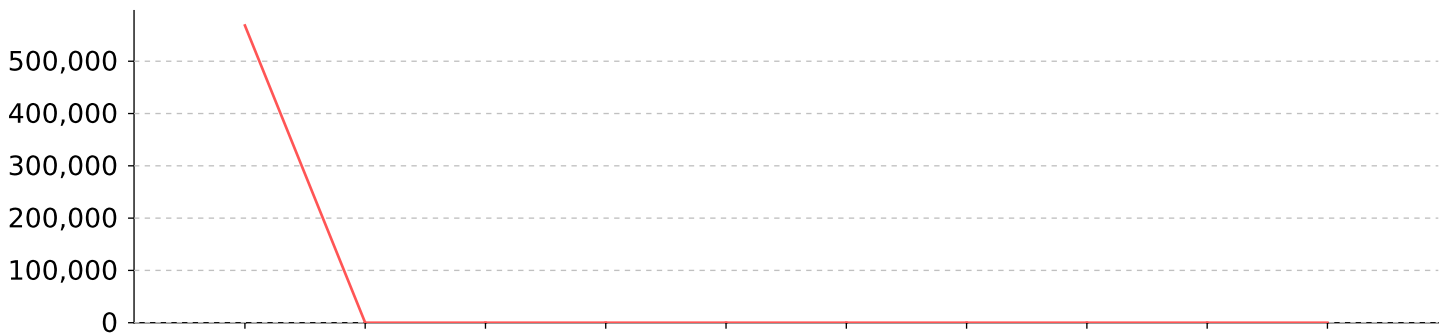

2018/06/12 03:21:56

Top 25 events by node

Node label	Tally
opennms	568,361
srv-stuttgart-01	18
srv-stuttgart-02	16
00000000-0000-0000-0000-deadbeef0001	15
srv-fulda-02	15
srv-fulda-01	14
database	8
web-fulda-01	7
web-stuttgart-01	7
minion-fulda-01	7