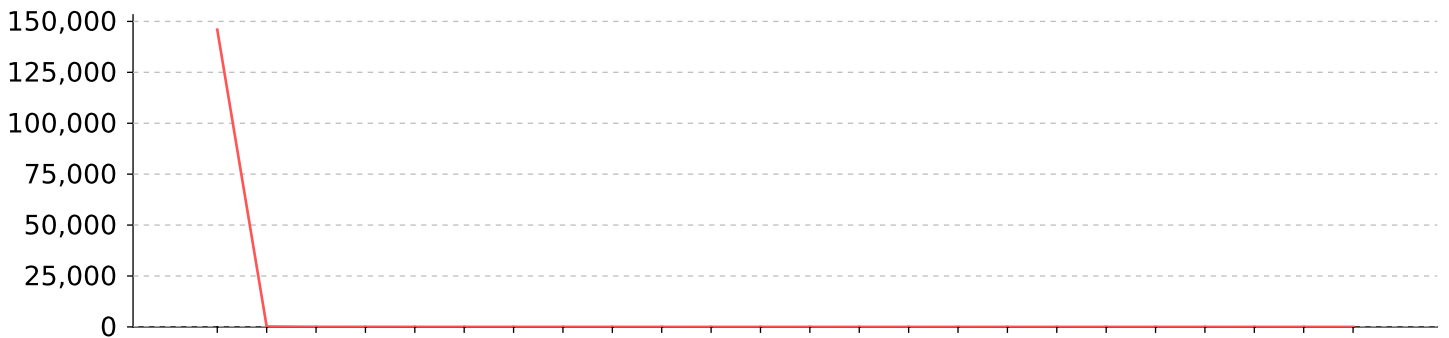

OpenNMS UEI	Event Source	Tally
uei.opennms.org/vendor/Juniper/traps/jnxCmCfgChange	perl_send_event	425765
uei.opennms.org/vendor/Juniper/traps/jnxCmCfgChange	trapd	145936
uei.opennms.org/internal/rtc/subscribe	RTCPPostSubscriber	210
uei.opennms.org/internal/provisiond/nodeScanCompleted	Provisiond	31
uei.opennms.org/nodes/nodeGainedService	Provisiond	20
uei.opennms.org/nodes/nodeAdded	Provisiond	14
uei.opennms.org/nodes/nodeGainedInterface	Provisiond	14
uei.opennms.org/nodes/reinitializePrimarySnmpInterface	Provisiond	11
uei.opennms.org/nodes/nodeUpdated	Provisiond	9
uei.opennms.org/threshold/lowThresholdExceeded	OpenNMS.Threshd.memAvailSwap /	8
uei.opennms.org/nodes/nodeRegainedService	OpenNMS.Poller.DefaultPollContext	5
uei.opennms.org/nodes/nodeLostService	OpenNMS.Poller.DefaultPollContext	5
uei.opennms.org/internal/authentication/failure	OpenNMS.WebUI	4
uei.opennms.org/internal/provisiond/nodeScanAborted	Provisiond	4
uei.opennms.org/nodes/interfaceDeleted	Provisiond	4
uei.opennms.org/nodes/nodeDeleted	Provisiond	4
uei.opennms.org/nodes/serviceDeleted	Provisiond	4
uei.opennms.org/threshold/lowThresholdRearmed	OpenNMS.Threshd.memAvailSwap /	4
uei.opennms.org/internal/importer/reloadImport	Web	3
uei.opennms.org/nodes/nodeDown	OpenNMS.Poller.DefaultPollContext	3
uei.opennms.org/internal/importer/importSuccessful	Provisiond	3
uei.opennms.org/internal/importer/importStarted	Provisiond	3
uei.opennms.org/nodes/dataCollectionSucceeded	OpenNMS.Collectd	2
uei.opennms.org/nodes/dataCollectionFailed	OpenNMS.Collectd	2
uei.opennms.org/internal/monitoringSystemAdded	OpenNMS.Minion.Heartbeat	1