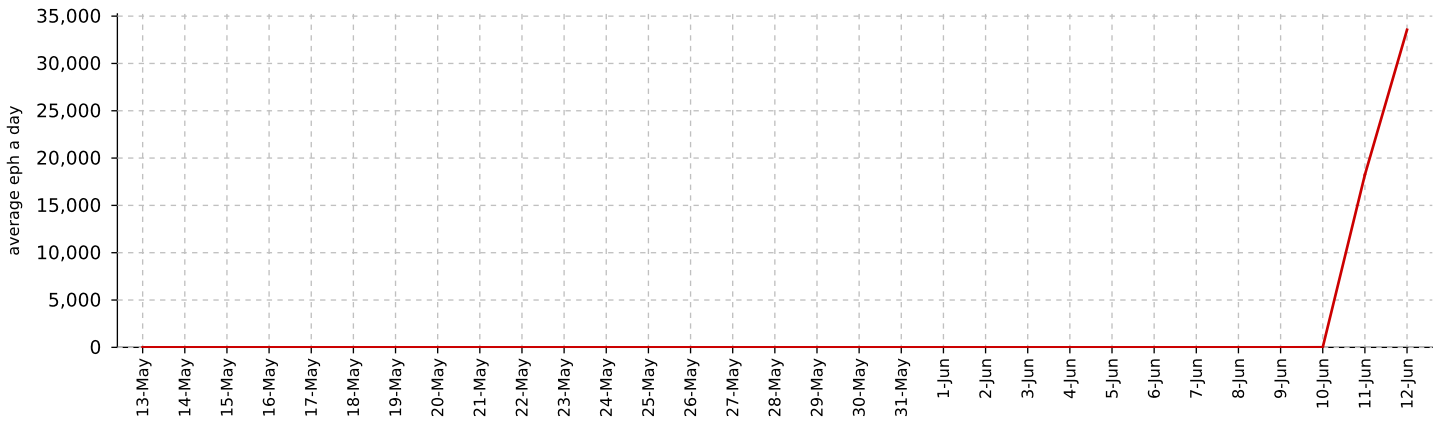

## All events by source

Event source	Tally
perl_send_event	425,755
trapd	145,936
other	369
<b>Total</b>	<b>572,060</b>

## Events per hour and by source

**Total average processed events per hour**  
last 30 days

**Events per day**  
last 30 days