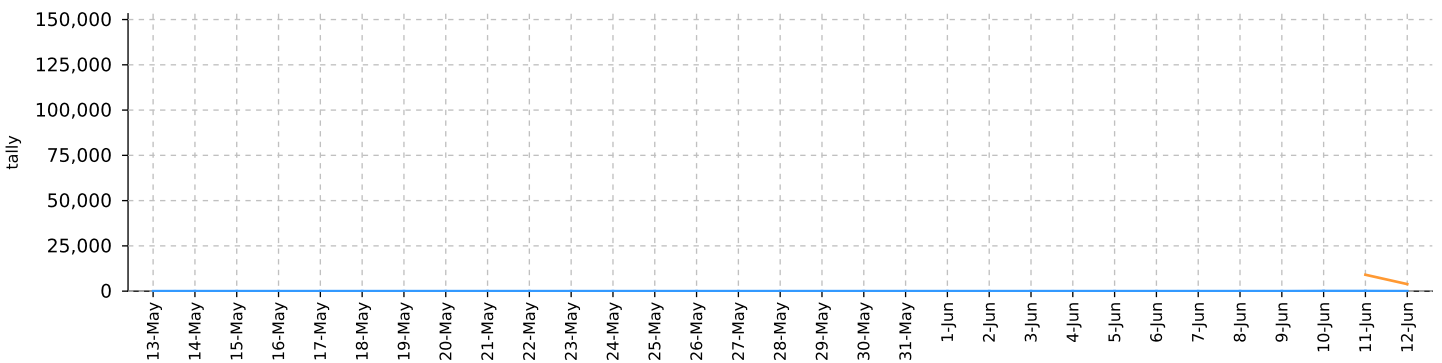

## All events by source

Event source	Tally
perl_send_event	425,755
trapd	145,936
other	369
<b>Total</b>	<b>572,060</b>

## Events per hour and by source

**Total average processed events per hour**  
last 30 days

**Events per day**  
last 30 days