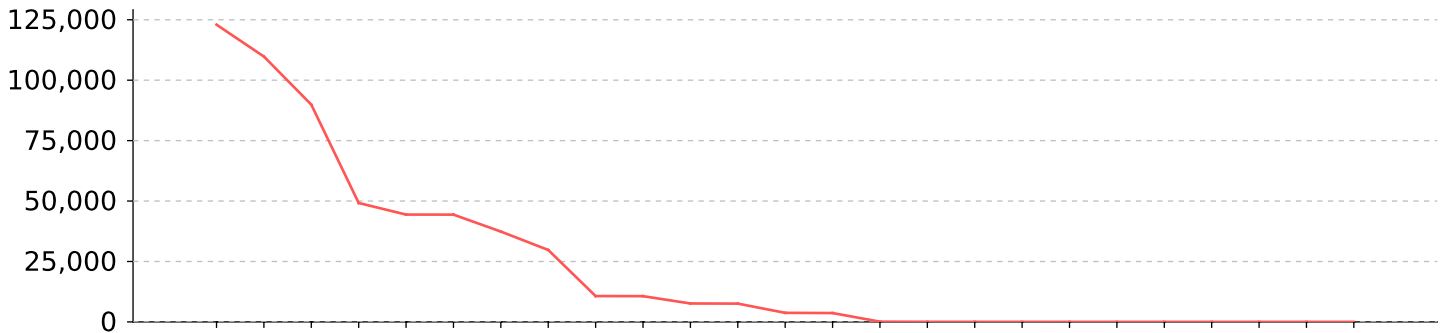

OpenNMS UEI	Hour	Tally
uei.opennms.org/vendor/Juniper/traps/jnxCmCfgChange	6/11/18 10:00 PM	122964
uei.opennms.org/vendor/Juniper/traps/jnxCmCfgChange	6/11/18 9:00 PM	109787
uei.opennms.org/vendor/Juniper/traps/jnxCmCfgChange	6/12/18 2:00 AM	89884
uei.opennms.org/vendor/Juniper/traps/jnxCmCfgChange	6/11/18 1:00 AM	49190
uei.opennms.org/vendor/Juniper/traps/jnxCmCfgChange	6/11/18 12:00 AM	44408
uei.opennms.org/vendor/Juniper/traps/jnxCmCfgChange	6/12/18 3:00 AM	44398
uei.opennms.org/vendor/Juniper/traps/jnxCmCfgChange	6/11/18 11:00 PM	37374
uei.opennms.org/vendor/Juniper/traps/jnxCmCfgChange	6/11/18 8:00 PM	29761
uei.opennms.org/vendor/Juniper/traps/jnxCmCfgChange	6/11/18 7:00 PM	10693
uei.opennms.org/vendor/Juniper/traps/jnxCmCfgChange	6/11/18 4:00 PM	10653
uei.opennms.org/vendor/Juniper/traps/jnxCmCfgChange	6/11/18 6:00 PM	7628
uei.opennms.org/vendor/Juniper/traps/jnxCmCfgChange	6/11/18 3:00 PM	7569
uei.opennms.org/vendor/Juniper/traps/jnxCmCfgChange	6/11/18 5:00 AM	3752
uei.opennms.org/vendor/Juniper/traps/jnxCmCfgChange	6/11/18 5:00 PM	3663
uei.opennms.org/internal/rtc/subscribe	6/10/18 11:00 PM	96
uei.opennms.org/internal/rtc/subscribe	6/11/18 1:00 AM	34
uei.opennms.org/internal/rtc/subscribe	6/11/18 6:00 AM	24
uei.opennms.org/nodes/nodeGainedService	6/10/18 11:00 PM	20
uei.opennms.org/internal/rtc/subscribe	6/12/18 12:00 AM	16
uei.opennms.org/internal/rtc/subscribe	6/11/18 3:00 PM	16
uei.opennms.org/internal/rtc/subscribe	6/11/18 5:00 AM	16
uei.opennms.org/nodes/nodeAdded	6/10/18 11:00 PM	14
uei.opennms.org/internal/provisiond/nodeScanCompleted	6/10/18 11:00 PM	14
uei.opennms.org/nodes/nodeGainedInterface	6/10/18 11:00 PM	14
uei.opennms.org/internal/provisiond/nodeScanCompleted	6/11/18 12:00 AM	9