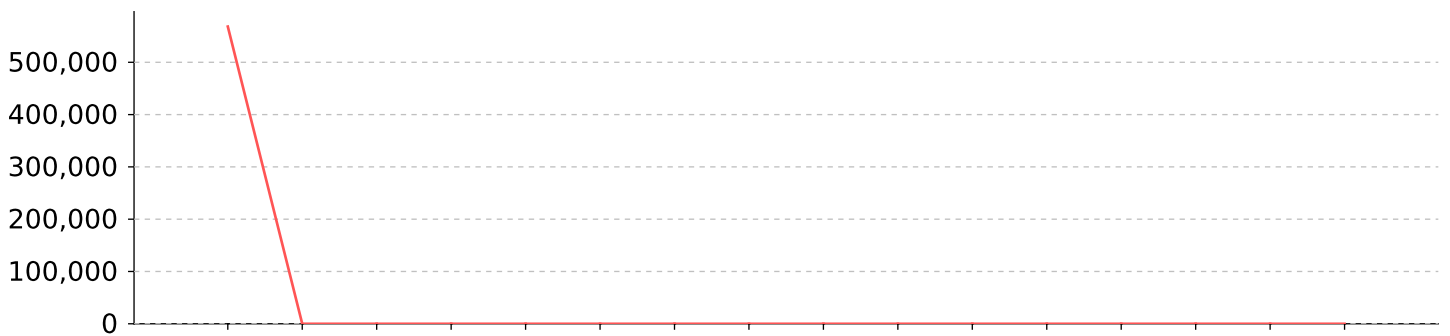

2018/06/12 03:21:56

Top 25 events by node and UEI

Node label	Event UEI	Tally
opennms	uei.opennms.org/vendor/Juniper/traps/jnxCmCfgChange	568,362
00000000-0000-0000-0000-	uei.opennms.org/nodes/nodeLostService	4
00000000-0000-0000-0000-	uei.opennms.org/nodes/nodeRegainedService	4
srv-fulda-01	uei.opennms.org/nodes/reinitializePrimarySnmpInterface	3
srv-fulda-02	uei.opennms.org/nodes/reinitializePrimarySnmpInterface	3
00000000-0000-0000-0000-	uei.opennms.org/nodes/nodeGainedService	3
srv-fulda-02	uei.opennms.org/internal/provisiond/nodeScanCompleted	3
srv-fulda-01	uei.opennms.org/internal/provisiond/nodeScanCompleted	3
minion-fulda-01	uei.opennms.org/internal/provisiond/nodeScanCompleted	3
srv-stuttgart-02	uei.opennms.org/internal/provisiond/nodeScanCompleted	3
web-stuttgart-01	uei.opennms.org/internal/provisiond/nodeScanCompleted	3
web-fulda-01	uei.opennms.org/internal/provisiond/nodeScanCompleted	3
srv-stuttgart-02	uei.opennms.org/nodes/reinitializePrimarySnmpInterface	3
opennms	uei.opennms.org/internal/provisiond/nodeScanCompleted	3
srv-stuttgart-01	uei.opennms.org/nodes/nodeGainedService	2
database	uei.opennms.org/internal/provisiond/nodeScanAborted	2