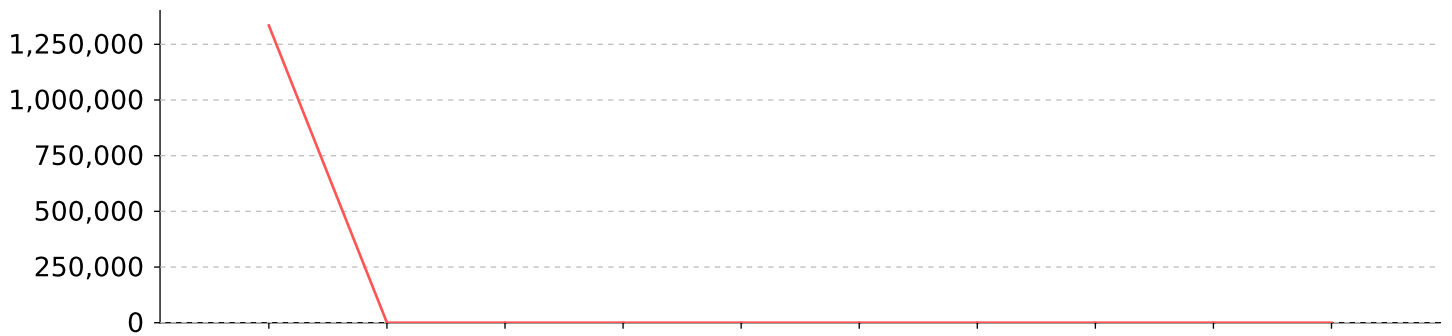

2018/06/13 04:59:15

Top 25 events by node

Node label	Tally
opennms	1,334,518
00000000-0000-0000-0000-deadbeef0001	36
srv-stuttgart-01	20
srv-stuttgart-02	18
srv-fulda-02	17
srv-fulda-01	16
database	9
web-stuttgart-01	8
web-fulda-01	8
minion-fulda-01	8