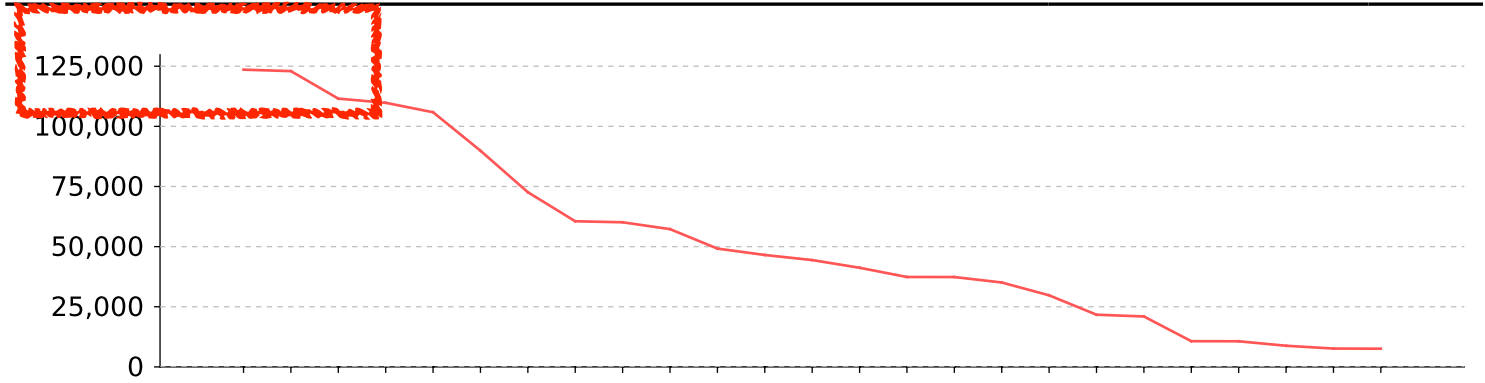

OpenNMS UEI	Hour	Tally
uei.opennms.org/vendor/Juniper/traps/jnxCmCfgChange	6/12/18 4:00 PM	123,55
uei.opennms.org/vendor/Juniper/traps/jnxCmCfgChange	6/11/18 10:00 PM	122,96
uei.opennms.org/vendor/Juniper/traps/jnxCmCfgChange	6/13/18 1:00 AM	111,52
uei.opennms.org/vendor/Juniper/traps/jnxCmCfgChange	6/11/18 9:00 PM	109,78
uei.opennms.org/vendor/Juniper/traps/jnxCmCfgChange	6/13/18 2:00 AM	105,85
uei.opennms.org/vendor/Juniper/traps/jnxCmCfgChange	6/12/18 2:00 AM	89,884
uei.opennms.org/vendor/Juniper/traps/jnxCmCfgChange	6/12/18 9:00 PM	72,616
uei.opennms.org/vendor/Juniper/traps/jnxCmCfgChange	6/12/18 3:00 AM	60,538
uei.opennms.org/vendor/Juniper/traps/jnxCmCfgChange	6/12/18 5:00 PM	60,117
uei.opennms.org/vendor/Juniper/traps/jnxCmCfgChange	6/12/18 8:00 PM	57,272
uei.opennms.org/vendor/Juniper/traps/jnxCmCfgChange	6/11/18 1:00 AM	49,190
uei.opennms.org/vendor/Juniper/traps/jnxCmCfgChange	6/12/18 3:00 PM	46,524
uei.opennms.org/vendor/Juniper/traps/jnxCmCfgChange	6/11/18 12:00 AM	44,408
uei.opennms.org/vendor/Juniper/traps/jnxCmCfgChange	6/12/18 10:00 PM	41,212
uei.opennms.org/vendor/Juniper/traps/jnxCmCfgChange	6/11/18 11:00 PM	37,374
uei.opennms.org/vendor/Juniper/traps/jnxCmCfgChange	6/13/18 12:00 AM	37,352
uei.opennms.org/vendor/Juniper/traps/jnxCmCfgChange	6/12/18 7:00 AM	35,091
uei.opennms.org/vendor/Juniper/traps/jnxCmCfgChange	6/11/18 8:00 PM	29,761
uei.opennms.org/vendor/Juniper/traps/jnxCmCfgChange	6/12/18 7:00 PM	21,698
uei.opennms.org/vendor/Juniper/traps/jnxCmCfgChange	6/12/18 6:00 AM	20,967
uei.opennms.org/vendor/Juniper/traps/jnxCmCfgChange	6/11/18 7:00 PM	10,693
uei.opennms.org/vendor/Juniper/traps/jnxCmCfgChange	6/11/18 4:00 PM	10,653
uei.opennms.org/vendor/Juniper/traps/jnxCmCfgChange	6/13/18 3:00 AM	8,792
uei.opennms.org/vendor/Juniper/traps/jnxCmCfgChange	6/11/18 6:00 PM	7,628
uei.opennms.org/vendor/Juniper/traps/jnxCmCfgChange	6/11/18 3:00 PM	7,569