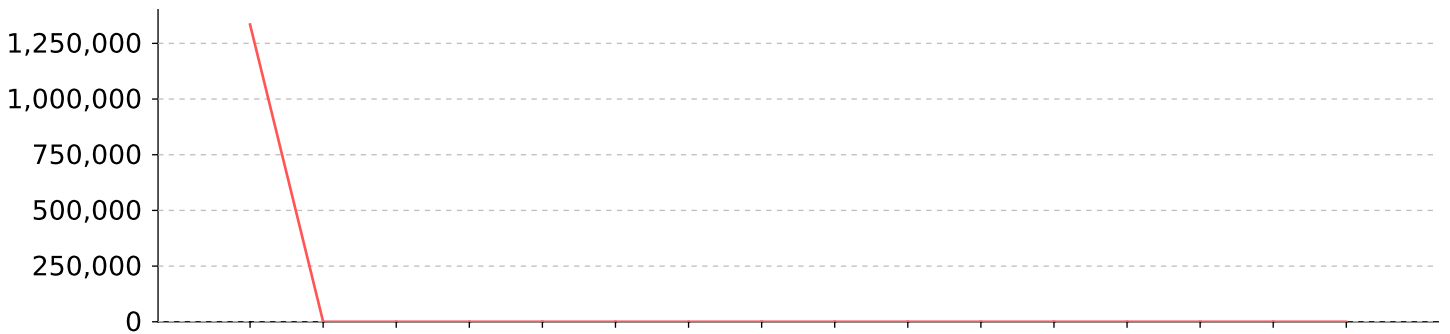

2018/06/13 04:59:15

Top 25 events by node and UEI

Node label	Event UEI	Tally
opennms	uei.opennms.org/vendor/Juniper/traps/jnxCmCfgChange	1,334,510
00000000-0000-0000-0000-	uei.opennms.org/nodes/nodeRegainedService	14
00000000-0000-0000-0000-	uei.opennms.org/nodes/nodeLostService	14
srv-stuttgart-02	uei.opennms.org/nodes/reinitializePrimarySnmpInterface	4
opennms	uei.opennms.org/internal/provisiond/nodeScanCompleted	4
web-fulda-01	uei.opennms.org/internal/provisiond/nodeScanCompleted	4
srv-fulda-02	uei.opennms.org/internal/provisiond/nodeScanCompleted	4
srv-stuttgart-02	uei.opennms.org/internal/provisiond/nodeScanCompleted	4
srv-fulda-02	uei.opennms.org/nodes/reinitializePrimarySnmpInterface	4
srv-fulda-01	uei.opennms.org/nodes/reinitializePrimarySnmpInterface	4
web-stuttgart-01	uei.opennms.org/internal/provisiond/nodeScanCompleted	4
minion-fulda-01	uei.opennms.org/internal/provisiond/nodeScanCompleted	4
srv-fulda-01	uei.opennms.org/internal/provisiond/nodeScanCompleted	4
srv-stuttgart-01	uei.opennms.org/nodes/reinitializePrimarySnmpInterface	3
00000000-0000-0000-0000-	uei.opennms.org/nodes/nodeGainedService	3
srv-stuttgart-01	uei.opennms.org/internal/provisiond/nodeScanCompleted	3