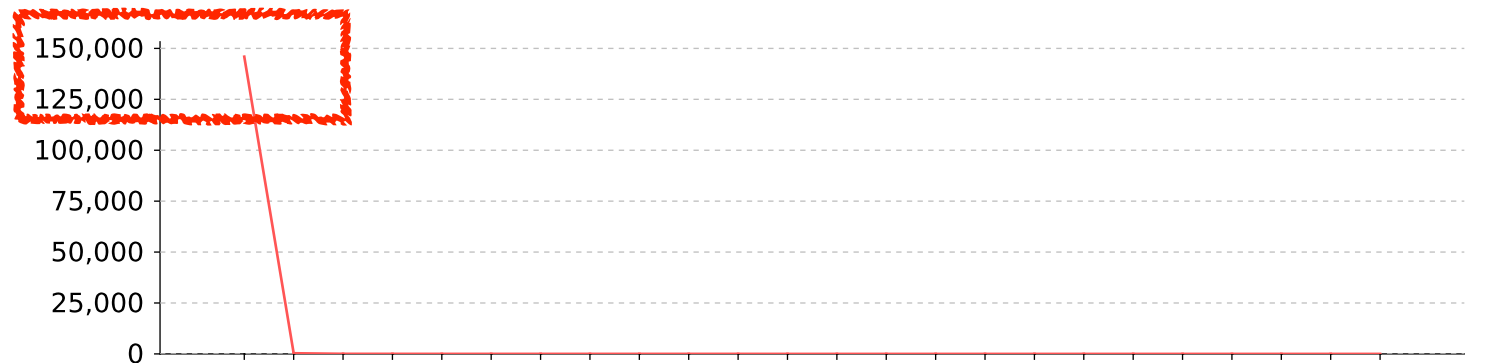

OpenNMS UEI	Event Source	Tally
uei.opennms.org/vendor/Juniper/traps/jnxCmCfgChange	perl_send_event	1,191,9
uei.opennms.org/vendor/Juniper/traps/jnxCmCfgChange	trapd	145,93
uei.opennms.org/internal/rtc/subscribe	RTCPPostSubscriber	330
uei.opennms.org/internal/provisiond/nodeScanCompleted	Provisiond	41
uei.opennms.org/nodes/nodeGainedService	Provisiond	20
uei.opennms.org/nodes/reinitializePrimarySnmpInterface	Provisiond	15
uei.opennms.org/nodes/nodeLostService	OpenNMS.Poller.DefaultPollContext	15
uei.opennms.org/nodes/nodeRegainedService	OpenNMS.Poller.DefaultPollContext	15
uei.opennms.org/nodes/nodeAdded	Provisiond	14
uei.opennms.org/nodes/nodeGainedInterface	Provisiond	14
uei.opennms.org/nodes/nodeUpdated	Provisiond	9
uei.opennms.org/threshold/lowThresholdExceeded	OpenNMS.Threshd.memAvailSwap /	8
uei.opennms.org/internal/authentication/failure	OpenNMS.WebUI	4
uei.opennms.org/internal/provisiond/nodeScanAborted	Provisiond	4
uei.opennms.org/nodes/interfaceDeleted	Provisiond	4
uei.opennms.org/nodes/nodeDeleted	Provisiond	4
uei.opennms.org/nodes/serviceDeleted	Provisiond	4
uei.opennms.org/threshold/lowThresholdRearmed	OpenNMS.Threshd.memAvailSwap /	4
uei.opennms.org/internal/importer/reloadImport	Web	3
uei.opennms.org/nodes/nodeDown	OpenNMS.Poller.DefaultPollContext	3
uei.opennms.org/internal/importer/importSuccessful	Provisiond	3
uei.opennms.org/internal/importer/importStarted	Provisiond	3
uei.opennms.org/nodes/dataCollectionSucceeded	OpenNMS.Collectd	2
uei.opennms.org/nodes/dataCollectionFailed	OpenNMS.Collectd	2
uei.opennms.org/internal/monitoringSystemAdded	OpenNMS.Minion.Heartbeat	1