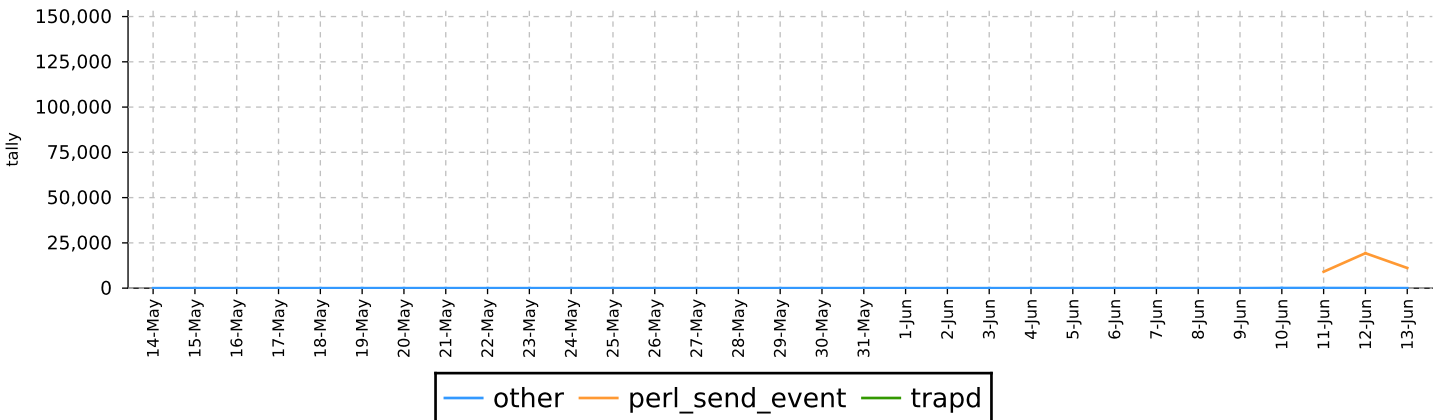

## All events by source

Event source	Tally
perl_send_event	1,191,966
trapd	145,936
other	523
<b>Total</b>	<b>1,338,425</b>

## Events per hour and by source

**Total average processed events per hour**  
last 30 days

**Events per day**  
last 30 days