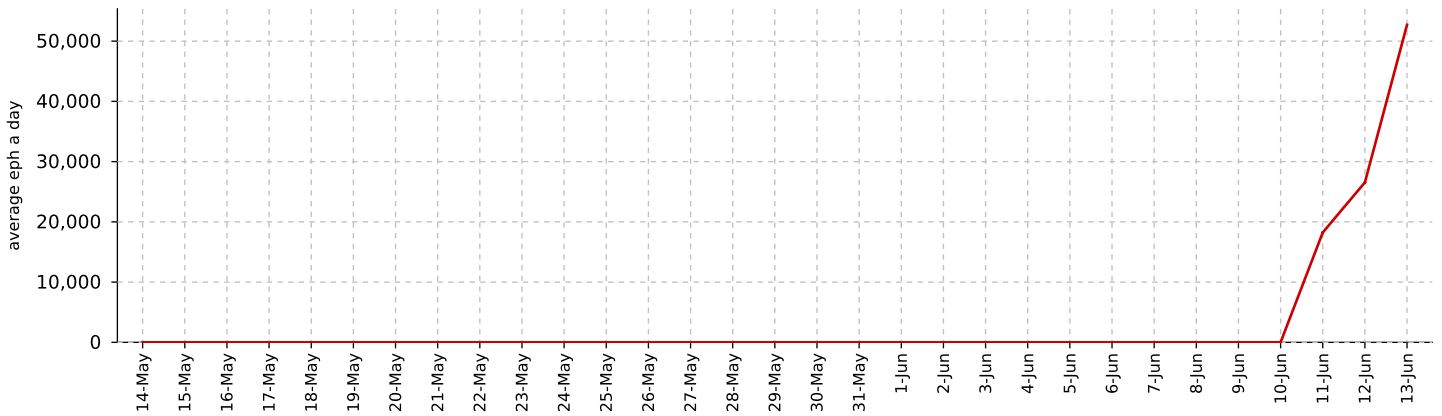

## All events by source

Event source	Tally
perl_send_event	1,191,966
trapd	145,936
other	523
<b>Total</b>	<b>1,338,425</b>

## Events per hour and by source

**Total average processed events per hour**  
last 30 days

**Events per day**  
last 30 days