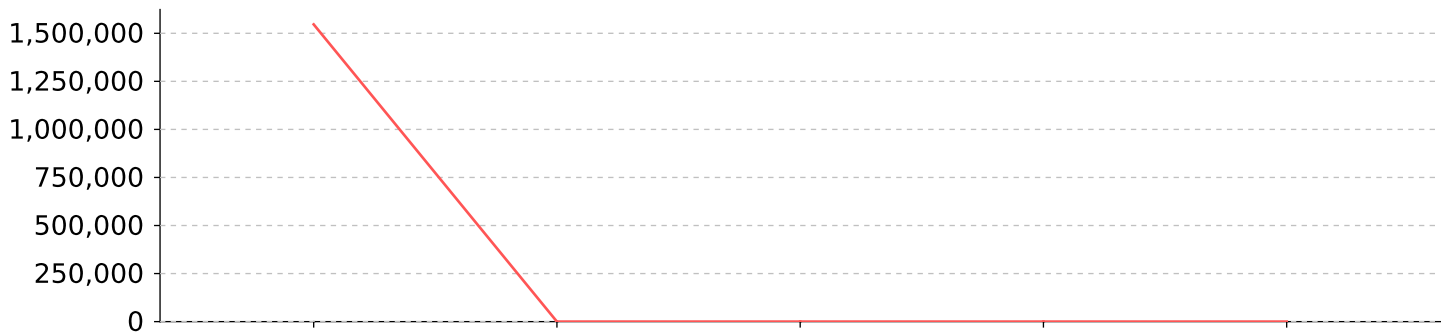

2018/06/21 08:16:32

Top 25 events by node

Node label	Tally
opennms-horizon	1,546,310

2018/06/21 08:16:35

Top 25 events by node and UEI

Node label	Event UEI	Tally
opennms-horizon	uei.opennms.org/generic/traps/EnterpriseDefault	1,546,306
opennms-horizon	uei.opennms.org/internal/provisiond/nodeScanCompleted	1
opennms-horizon	uei.opennms.org/nodes/nodeAdded	1
opennms-horizon	uei.opennms.org/nodes/nodeGainedInterface	1
opennms-horizon	uei.opennms.org/vendor/Juniper/traps/jnxCmCfgChange	1