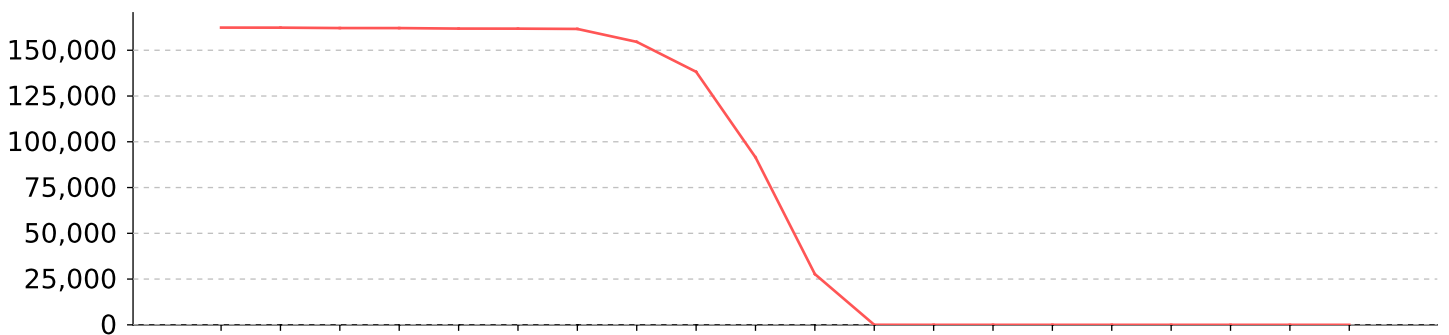

OpenNMS UEI	Hour	Tally
uei.opennms.org/generic/traps/EnterpriseDefault	6/21/18 6:00 AM	162,371
uei.opennms.org/generic/traps/EnterpriseDefault	6/21/18 5:00 AM	162,348
uei.opennms.org/generic/traps/EnterpriseDefault	6/21/18 3:00 AM	162,125
uei.opennms.org/generic/traps/EnterpriseDefault	6/21/18 4:00 AM	162,110
uei.opennms.org/generic/traps/EnterpriseDefault	6/21/18 1:00 AM	161,830
uei.opennms.org/generic/traps/EnterpriseDefault	6/21/18 2:00 AM	161,798
uei.opennms.org/generic/traps/EnterpriseDefault	6/21/18 12:00 AM	161,644
uei.opennms.org/generic/traps/EnterpriseDefault	6/21/18 7:00 AM	154,597
uei.opennms.org/generic/traps/EnterpriseDefault	6/20/18 11:00 PM	138,228
uei.opennms.org/generic/traps/EnterpriseDefault	6/20/18 10:00 PM	91,522
uei.opennms.org/generic/traps/EnterpriseDefault	6/20/18 9:00 PM	27,733
uei.opennms.org/internal/rtc/subscribe	6/20/18 9:00 PM	32
uei.opennms.org/internal/importer/importStarted	6/20/18 9:00 PM	1
uei.opennms.org/internal/importer/importSuccessful	6/20/18 9:00 PM	1
uei.opennms.org/internal/importer/reloadImport	6/20/18 9:00 PM	1
uei.opennms.org/internal/provisiond/nodeScanCompleted	6/20/18 9:00 PM	1
uei.opennms.org/nodes/nodeAdded	6/20/18 9:00 PM	1
uei.opennms.org/nodes/nodeGainedInterface	6/20/18 9:00 PM	1
uei.opennms.org/internal/authentication/failure	6/21/18 7:00 AM	1
uei.opennms.org/vendor/Juniper/traps/jnxCmCfgChange	6/20/18 9:00 PM	1