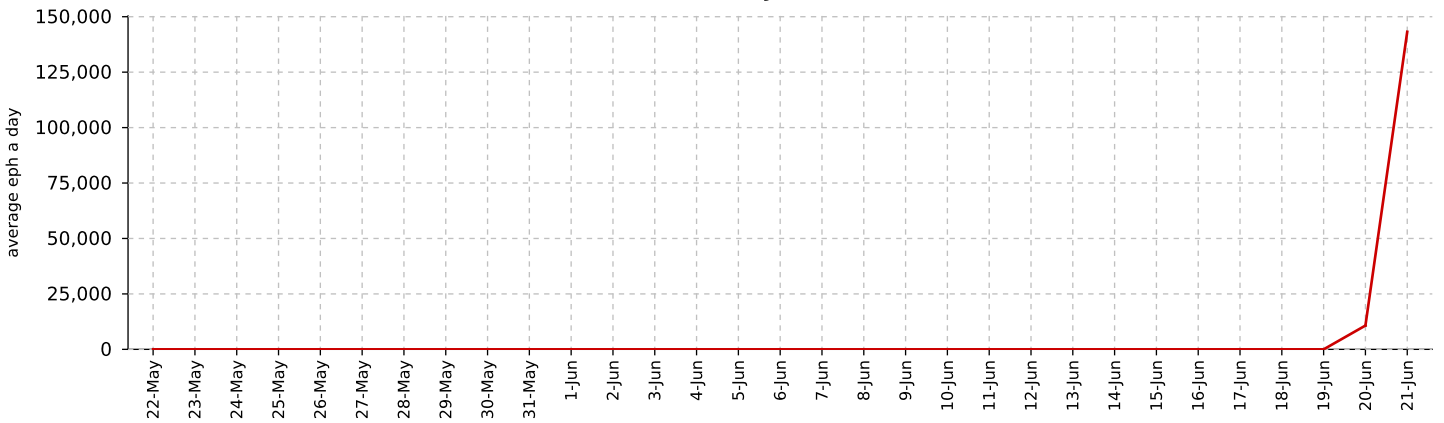

2018/06/21 08:16:12

All events by source

Event source	Tally
perl_send_event	1,546,307
other	39
Total	1,546,346

perl_send_event 1,546,307 (100%) other 39 (0%)

Events per hour and by source

Total average processed events per hour
last 30 days

Events per day
last 30 days

other perl_send_event

Database information

Uptime	0 years 0 months 0 days 10 hours 41 minutes	Database name	opennms
Tablespace	2298 MB	Database schema	public
Postgres socket	172.18.0.2:5432	Database user	opennms
Postgres version	PostgreSQL 10.4 (Debian 10.4-2.pgdg90+1) on x86_64-pc-linux-gnu, compiled by gcc (Debian 6.3.0-18+deb9u1) 6.3.0 20170516, 64-bit		