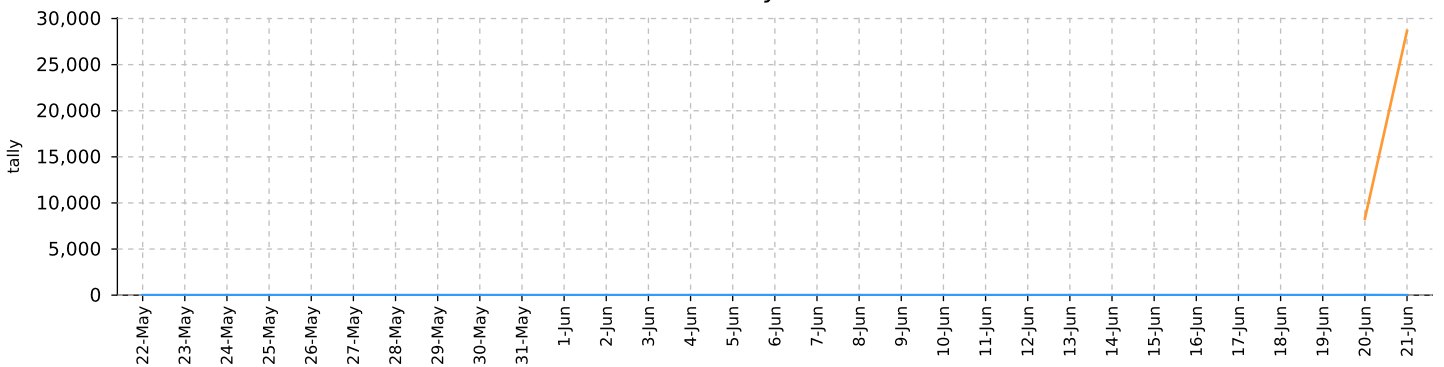

2018/06/21 08:16:12

All events by source

Event source	Tally
perl_send_event	1,546,307
other	39
Total	1,546,346

perl_send_event 1,546,307 (100%) other 39 (0%)

Events per hour and by source

Total average processed events per hour
last 30 days

Events per day
last 30 days

other perl_send_event

Database information

Uptime	0 years 0 months 0 days 10 hours 41 minutes	Database name	opennms
Tablespace	2298 MB	Database schema	public
Postgres socket	172.18.0.2:5432	Database user	opennms
Postgres version	PostgreSQL 10.4 (Debian 10.4-2.pgdg90+1) on x86_64-pc-linux-gnu, compiled by gcc (Debian 6.3.0-18+deb9u1) 6.3.0 20170516, 64-bit		