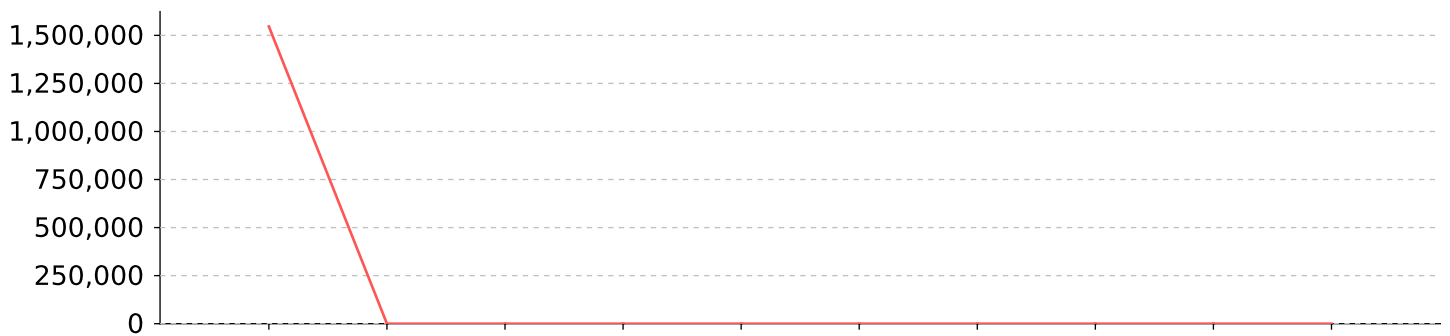

2018/06/21 08:16:22

Top 25 events by UEI and event source

OpenNMS UEI	Event Source	Tally
uei.opennms.org/generic/traps/EnterpriseDefault	perl_send_event	1,546,306
uei.opennms.org/internal/rtc/subscribe	RTCPPostSubscriber	32
uei.opennms.org/internal/importer/importStarted	Provisiond	1
uei.opennms.org/internal/importer/importSuccessful	Provisiond	1
uei.opennms.org/internal/importer/reloadImport	Web	1
uei.opennms.org/internal/provisiond/nodeScanCompleted	Provisiond	1
uei.opennms.org/nodes/nodeAdded	Provisiond	1
uei.opennms.org/nodes/nodeGainedInterface	Provisiond	1
uei.opennms.org/vendor/Juniper/traps/jnxCmCfgChange	perl_send_event	1
uei.opennms.org/internal/authentication/failure	OpenNMS.WebUI	1